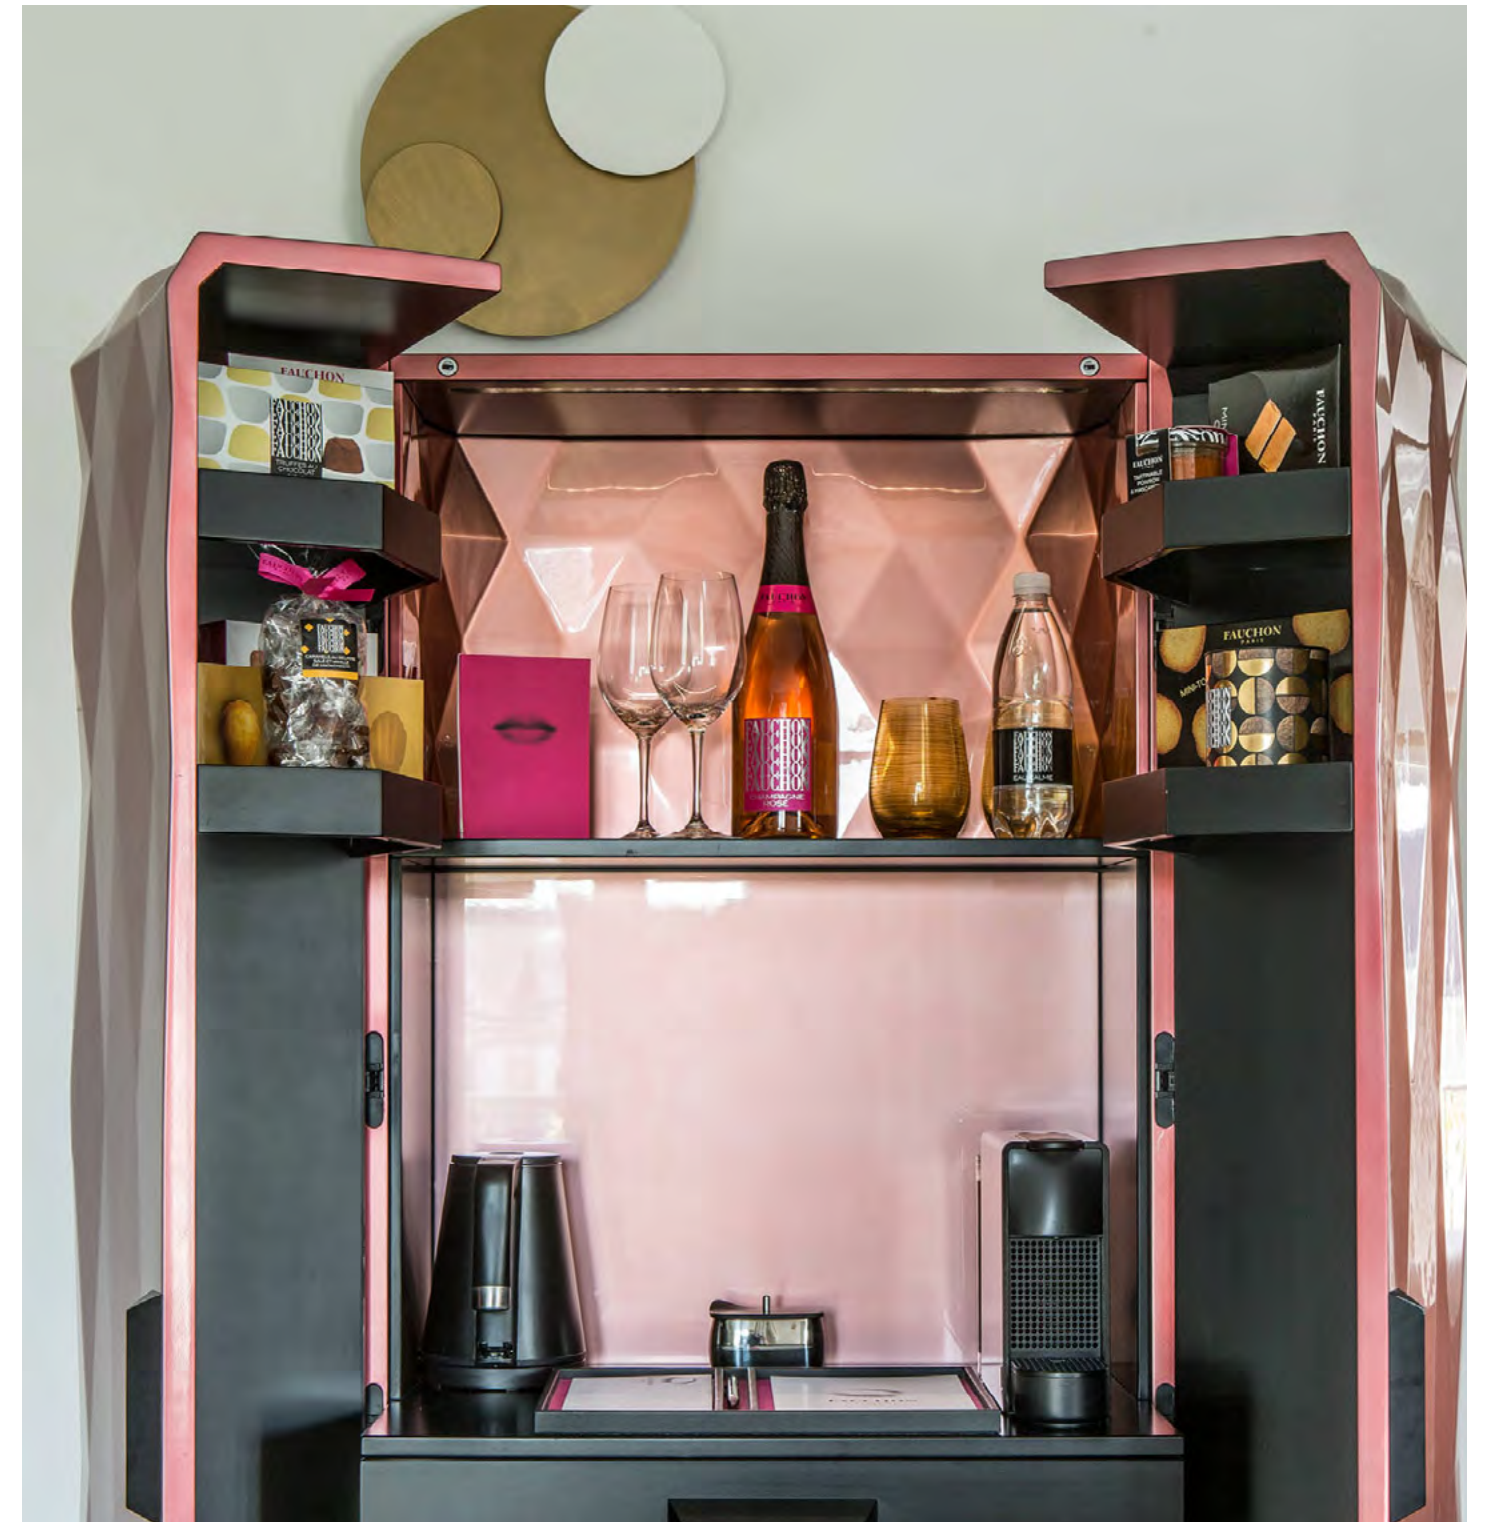

**FAUCHON**  
**L'HÔTEL**  
PARIS

In 2018, Fauchon - a French luxury delicatessen - opened Fauchon L'Hôtel on place de la Madeleine in Paris.

For each room in this exceptional boutique hotel, Roche Bobois designed a piece of furniture to organise and showcase the selection of Fauchon products offered to each customer.

Designer Sacha Lakic, who has developed many pieces for Roche Bobois, designed this display piece: a treasure trove of delicacies reinventing the traditional hotel minibar.

The Gourmet Bar's graphic exterior opens to reveal a gourmet interior, encapsulating the many aspects of the French Art de Vivre championed by Roche Bobois.