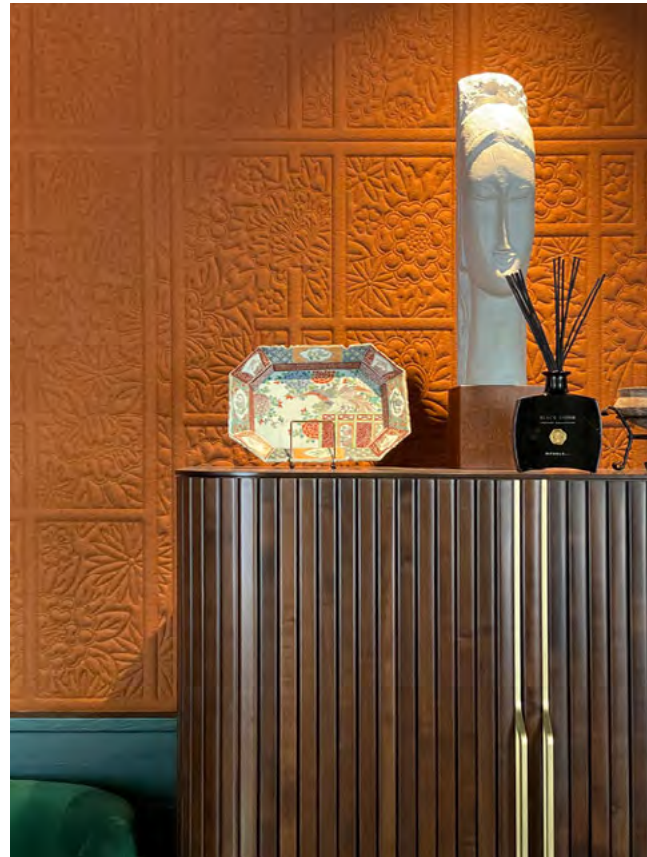

In accordance with the designer's drawings, Roche Bobois Contract furnished:
Reception counter, mobile reception furniture on castors, wardrobe sliding doors, benches, ottoman, dining tables, bar cladding.
Featured pieces from the Roche Bobois collection: Aqua, Identities, Eden Rock, Lola.