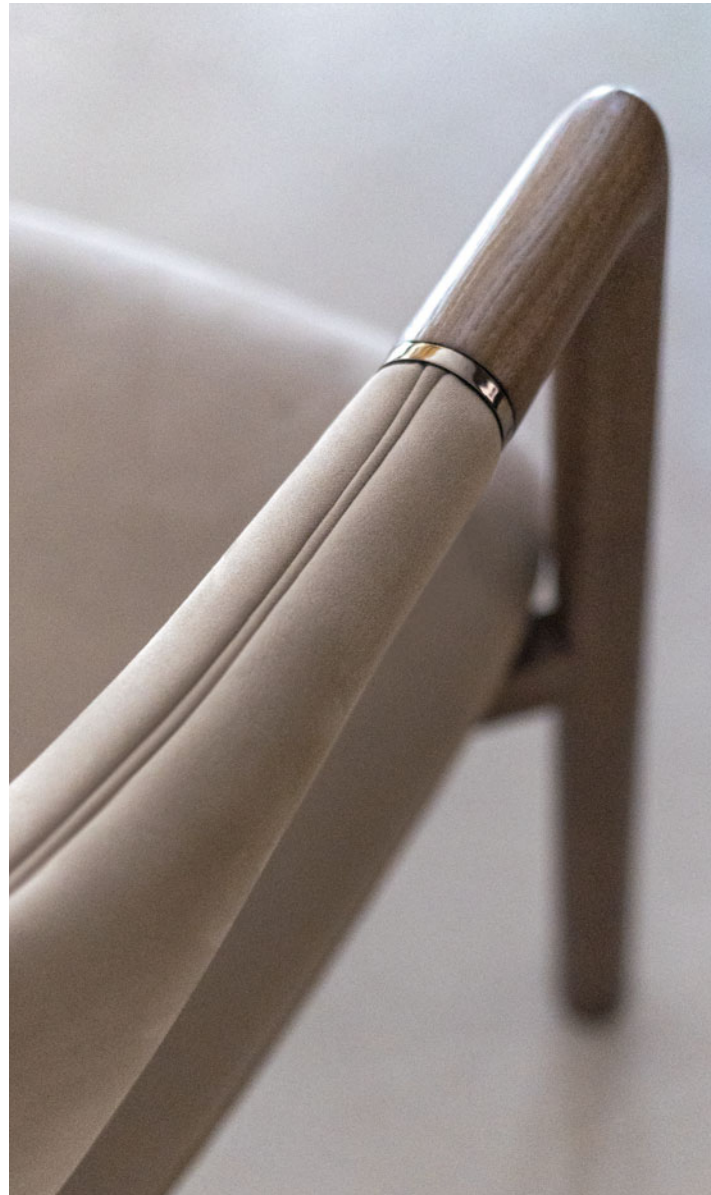

Elanta - designed by Patrick Norguet
Dining table, edges and base in solid oak

Dining table. W. 300 x H. 75 x D. 128 cm. Ceramic-coated top, edges and base in defibrated solid oak. Other dimensions and finishes available. 2-door sideboard W. 125 x H. 78 x D. 47 cm. Dining armchair W. 62 x H. 86 x D. 63 cm. Luna floor lamps and Polo table lamp, designed by Pierre Dubois & Aimé Cécil. **Made in Europe.**

Table, sideboard and armchair are made from FSC® certified mixed wood. It is composed of materials sourced from FSC® certified forests managed responsibly and other controlled sources.