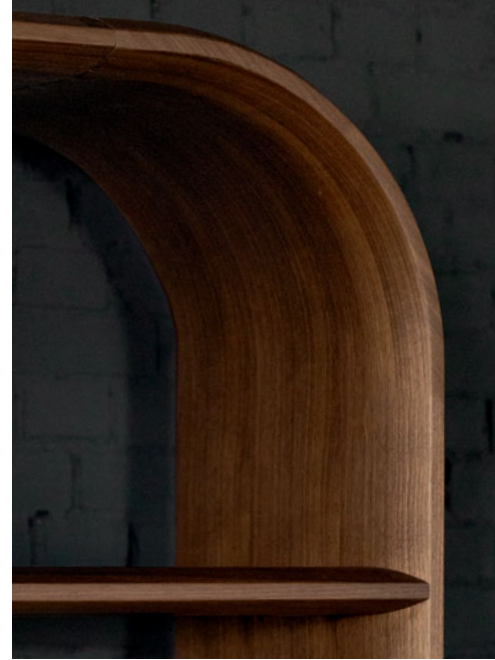

This bookcase frame is made from FSC® certified mixed wood. It is composed of materials sourced from FSC® certified forests managed responsibly and other controlled sources.