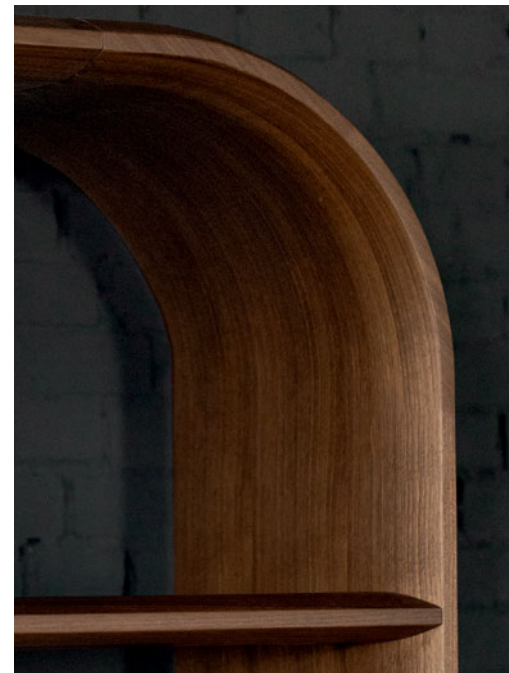

Celta. Bookcase. 118" L. x 84.6" H. x 13.8" D. Beveled structure shaped like an aircraft wing, in American walnut veneer. Other dimensions and finishes available. Hubba armchairs and ottoman, designed by Andrii Kovalskyi. **Made in Europe.** Nuvola rug.

Palatine. Dining table. 108.3" L. x 28.7" H. x 45.3" D. Top with Canaletto walnut veneer and solid walnut edging. Two-leg base and top insert in solid unfilled Roman travertine. Two solid Canaletto walnut bars with a stained, varnished finish. Other dimensions available. Sideboard, 94.5" L. x 27.6" H. x 19.7" D. Céleste 2 dining armchairs, designed by Cédric Ragot. Zungueira suspensions, designed by Valdina Manuel. Eclipse mirror. **Made in Europe.** Satori rug, designed by Alessandra Benigno.